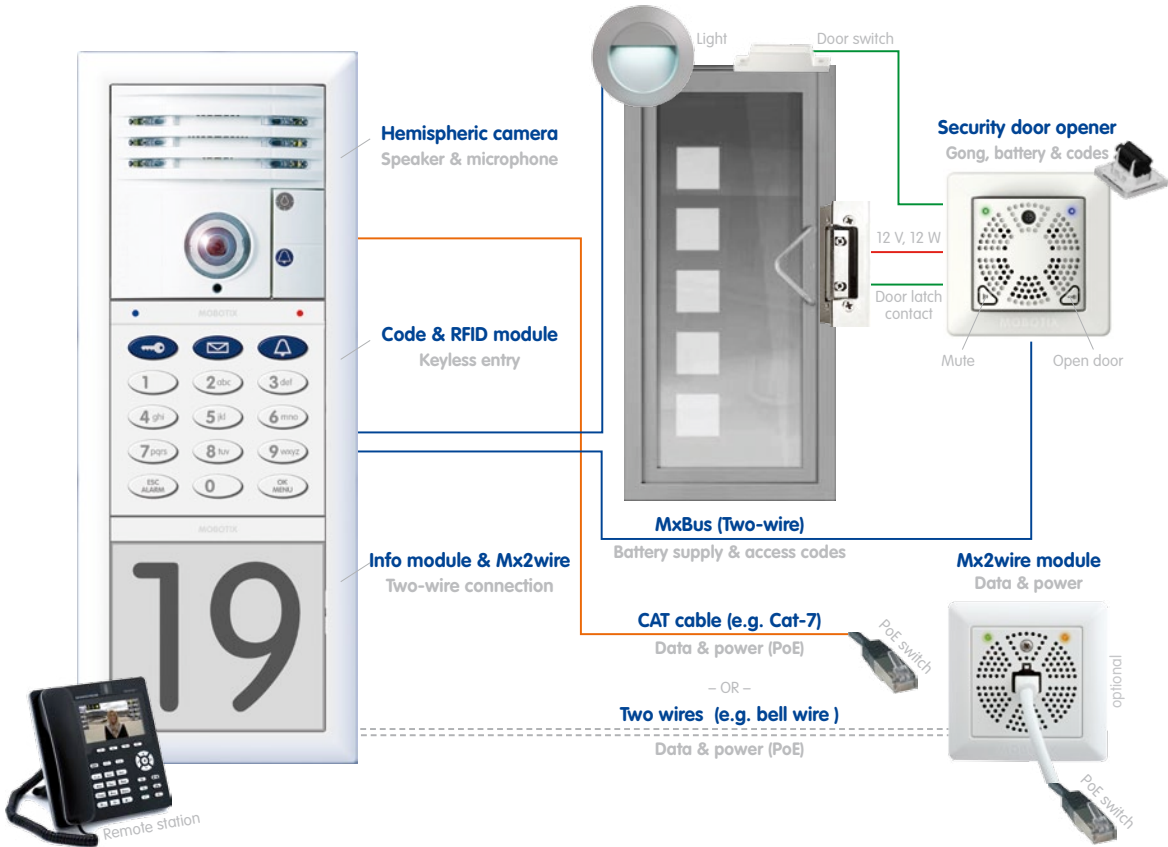

Hemispheric IP Video Door Station

Better Overview. Increased Security.

With the IP Video Door Station, MOBOTIX is introducing a new product line in the area of door communication and access control that supports the VoIP/SIP video telephone standard. The T24 records all events outside the house door with sound; automatically when the doorbell is rang, with movement in the image or upon triggering a contact.

... see separate brochure for building technology

Complete Panorama View For Superior Overview

The high-resolution Hemispheric door camera with 3.1 megapixel image sensor and internal MicroSD storage allows monitoring of the entire entrance area. Complete Panorama view from wall to wall and floor to ceiling.

Technical Specifications T24

The HiRes Video Company

T24 Modules				Available Colors
<p>T24M Hemispheric Camera</p>  <ul style="list-style-type: none"> Complete panorama view Speaker and microphone 2 function keys 	<p>Code & RFID Module</p>  <ul style="list-style-type: none"> Keyless Entry per Pin code or transponder Integrated messaging feature 	<p>Backlit Information Module</p>  <ul style="list-style-type: none"> Optional with Mx2wire unit (integrated) To connect the T24 via 2 bell wires (data and power) 	<p>Security Door Opener</p>  <ul style="list-style-type: none"> Integrated door gong Backup power supply with battery 2 buttons, 2 LEDs 2 signal inputs, 1 signal output 	<p>Colors</p>  <ul style="list-style-type: none"> Available in white, metallic silver, dark gray and amber Modern, discreet design